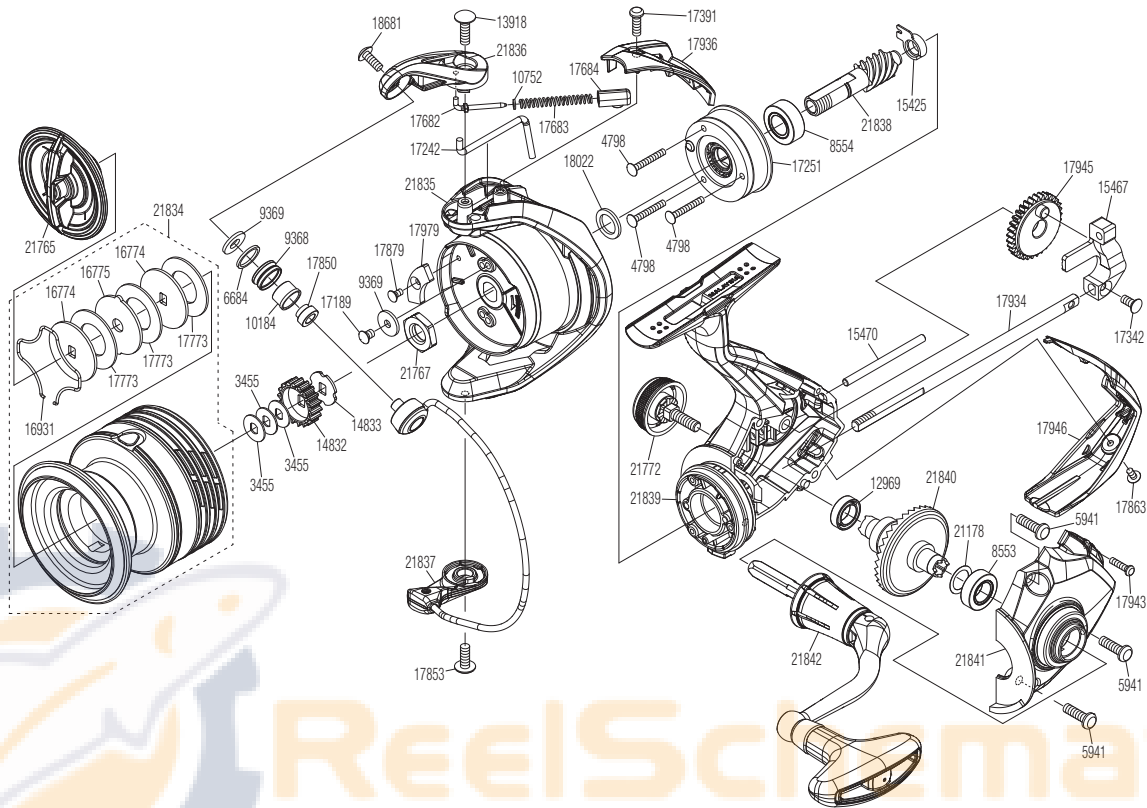

SHIMANO

NEXAVE

NEX-4000

Please note that the number of adjusting washers may not always be the same as shown in the exploded views.
Please note that your actions take full responsibility when you take it apart.

(51SB49CH40X)

Part No.	Description	Part No.	Description	Part No.	Description
RD 3455	Spool Washer	RD17242	Bail Trip Lever	RD21765	Drag Knob Assembly
RD 4798	Screw	RD17251	Roller Clutch Assembly	RD21767	Rotor Nut
RD 5941	Screw	RD17342	Screw	RD21772	Handle Screw Cap Assembly
RD 6684	Spacer	RD17391	Screw	RD21834	Spool Assembly
RD 8553	Ball Bearing	RD17682	Bail Spring Guide A	RD21835	Rotor
RD 8554	Ball Bearing	RD17683	Bail Spring	RD21836	Bail Arm
RD 9368	Line Roller	RD17684	Bail Spring Guide B	RD21837	Bail Assembly
RD 9369	Washer	RD17773	Drag Washer	RD21838	Pinion Gear
RD10184	Bushing	RD17850	Collar	RD21839	Body
RD10752	Bail Spring Guide A Collar	RD17853	Screw	RD21840	Drive Gear
RD12969	Ball Bearing	RD17863	Screw	RD21841	Side Cover
RD13918	Screw	RD17879	Screw	RD21842	Handle Assembly
RD14832	Spool Support A	RD17934	Main Shaft		
RD14833	Spool Support B	RD17936	Bail Spring Cover		
RD15425	Bushing	RD17943	Screw		
RD15467	Oscillating Slider	RD17945	Oscillating Gear		
RD15470	Oscillating Guide	RD17946	Rear Protector		
RD16774	Key Washer	RD17979	Counter Weight		
RD16775	Eared Washer	RD18022	Washer		
RD16931	Retainer	RD18681	Screw		
RD17189	Screw	RD21178	Washer		